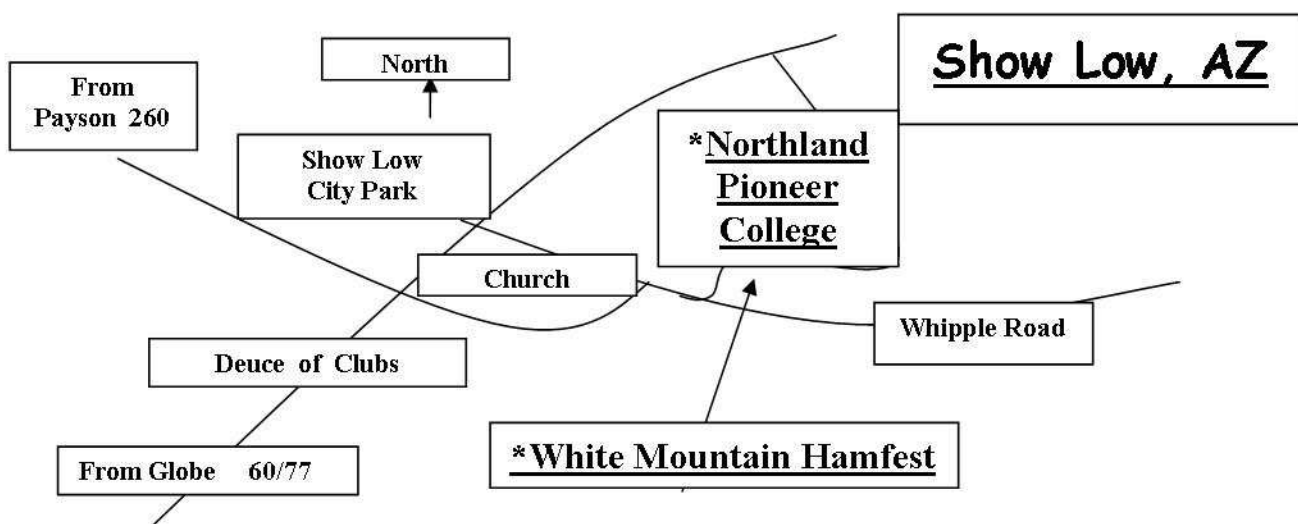

# 2011 WHITE MOUNTAIN HAMFEST

SATURDAY, JUNE 4, 2011

We have moved to the beautiful campus of  
Northland Pioneer College  
1001 W. Deuce of Clubs— Show Low, AZ  
7:00 a.m.—1:00 p.m.

FREE ADMISSION!

TALK IN: 145.310 PL 110.9